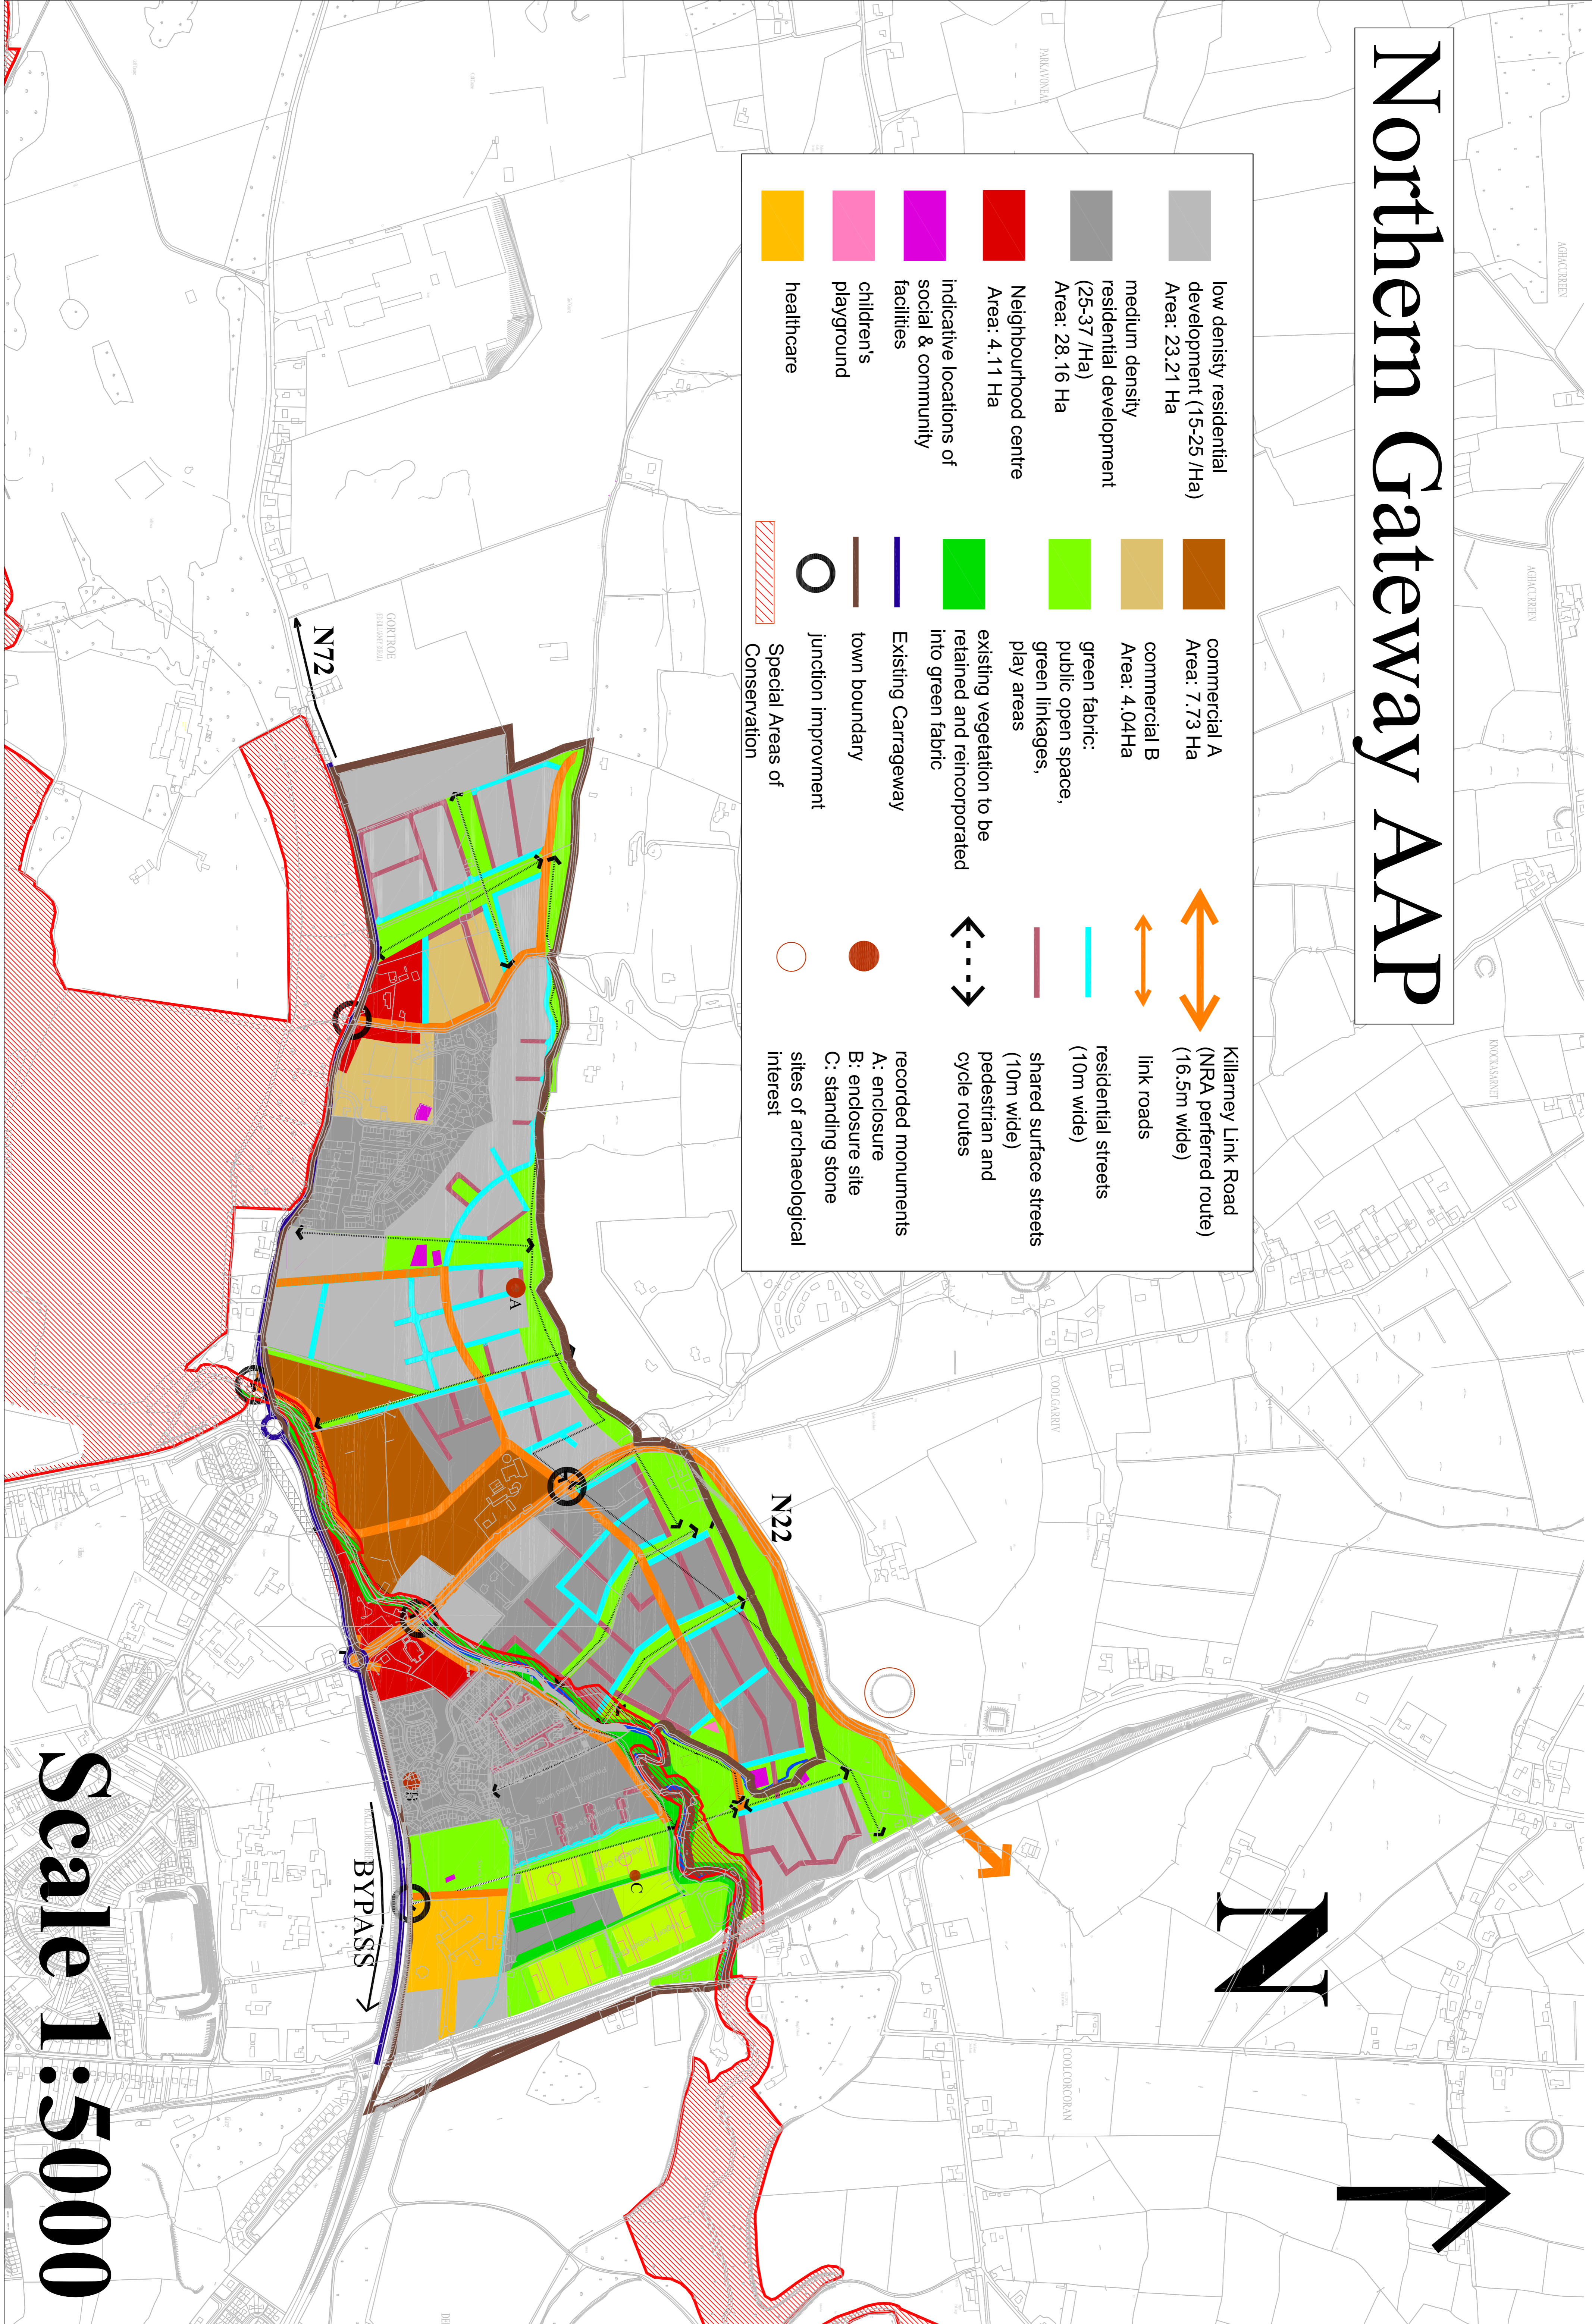

Northern Gateway AAP

N

Scale 1:5000