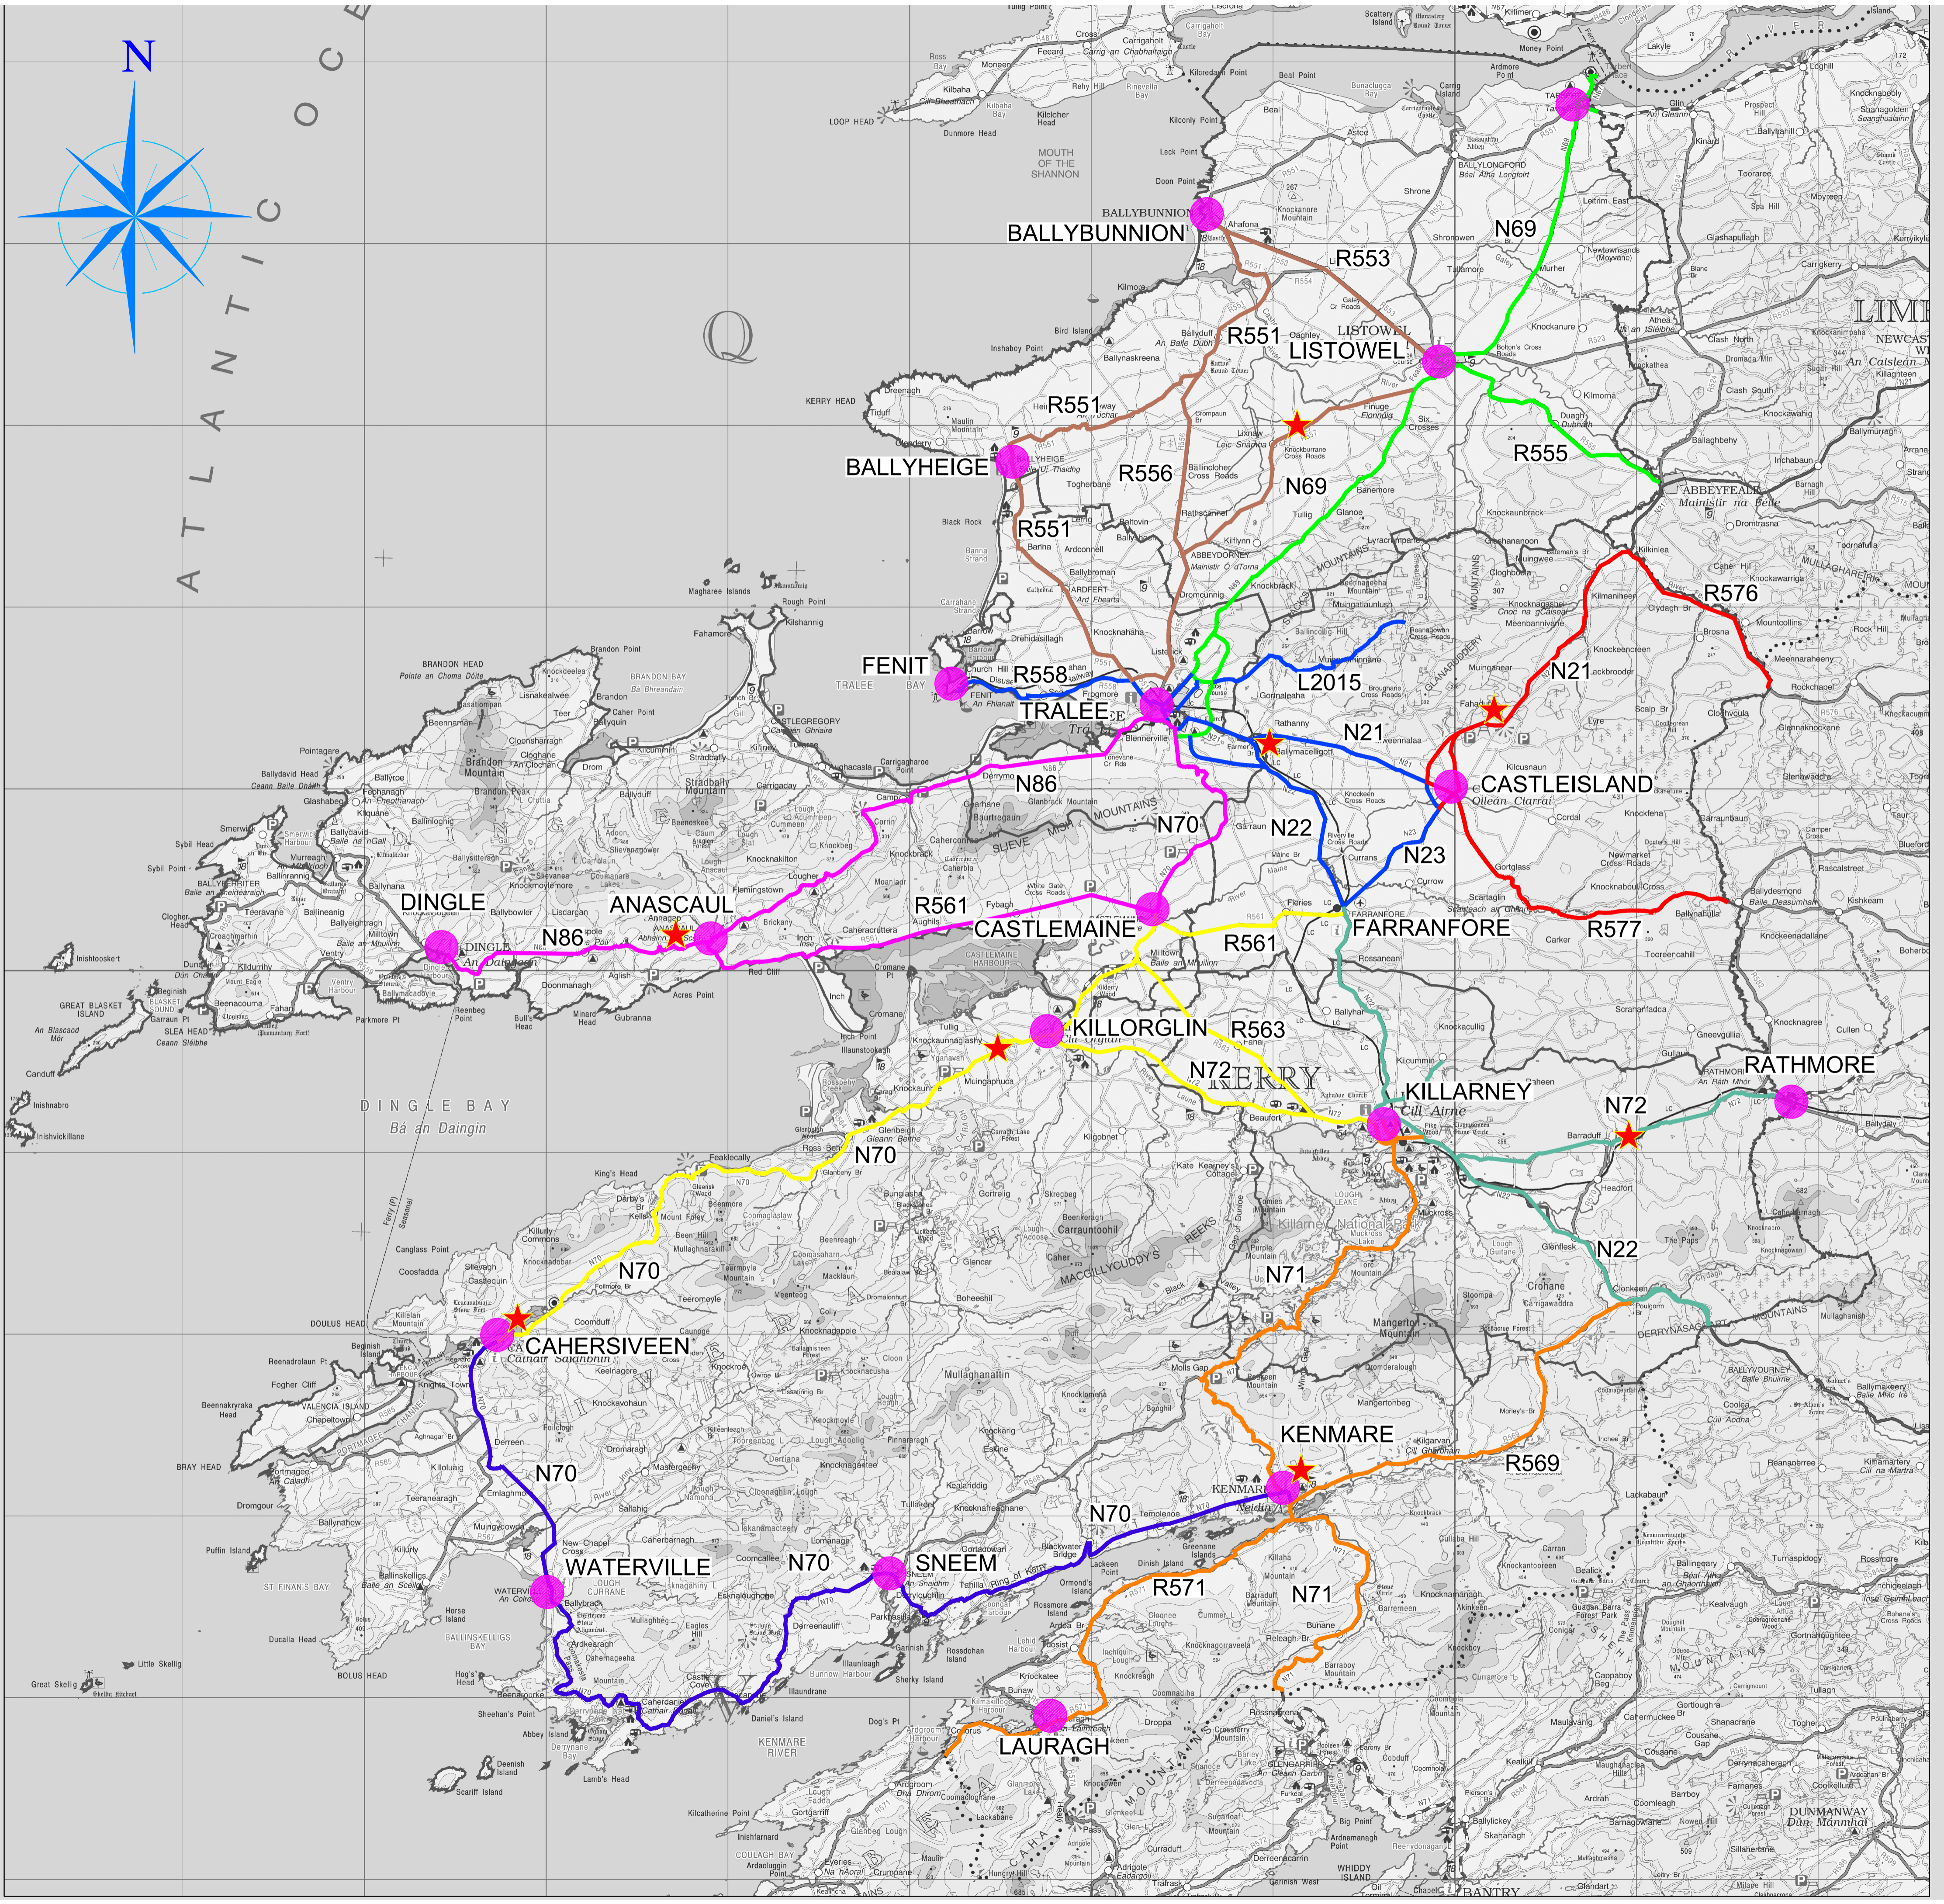

Kerry County Council
Winter Service Plan
All Salting Routes

Listowel 1 - Route 1 
Salt Depot: Ballycarthy/Lixnaw Quarry

Tralee - Route 2 
Salt Depot: Ballycarthy, Tralee

Castleisland - Route 3 
Salt Depot: Dooneen, Castleisland

Dingle - Route 4 
Salt Depot: Annascaul

Killorglin - Route 5 
Salt Depot: Cromane Road

Killarney 1 - Route 6 
Salt Depot: Ballinadega, Killarney

Killarney 2 - Route 7 
Salt Depot: Ballinadega, Killarney

Kenmare - Route 8 
Salt Depot: Dromnevane

Listowel 2 - Route 9 
Salt Depot: Lixnaw Quarry

SALT DEPOTS 