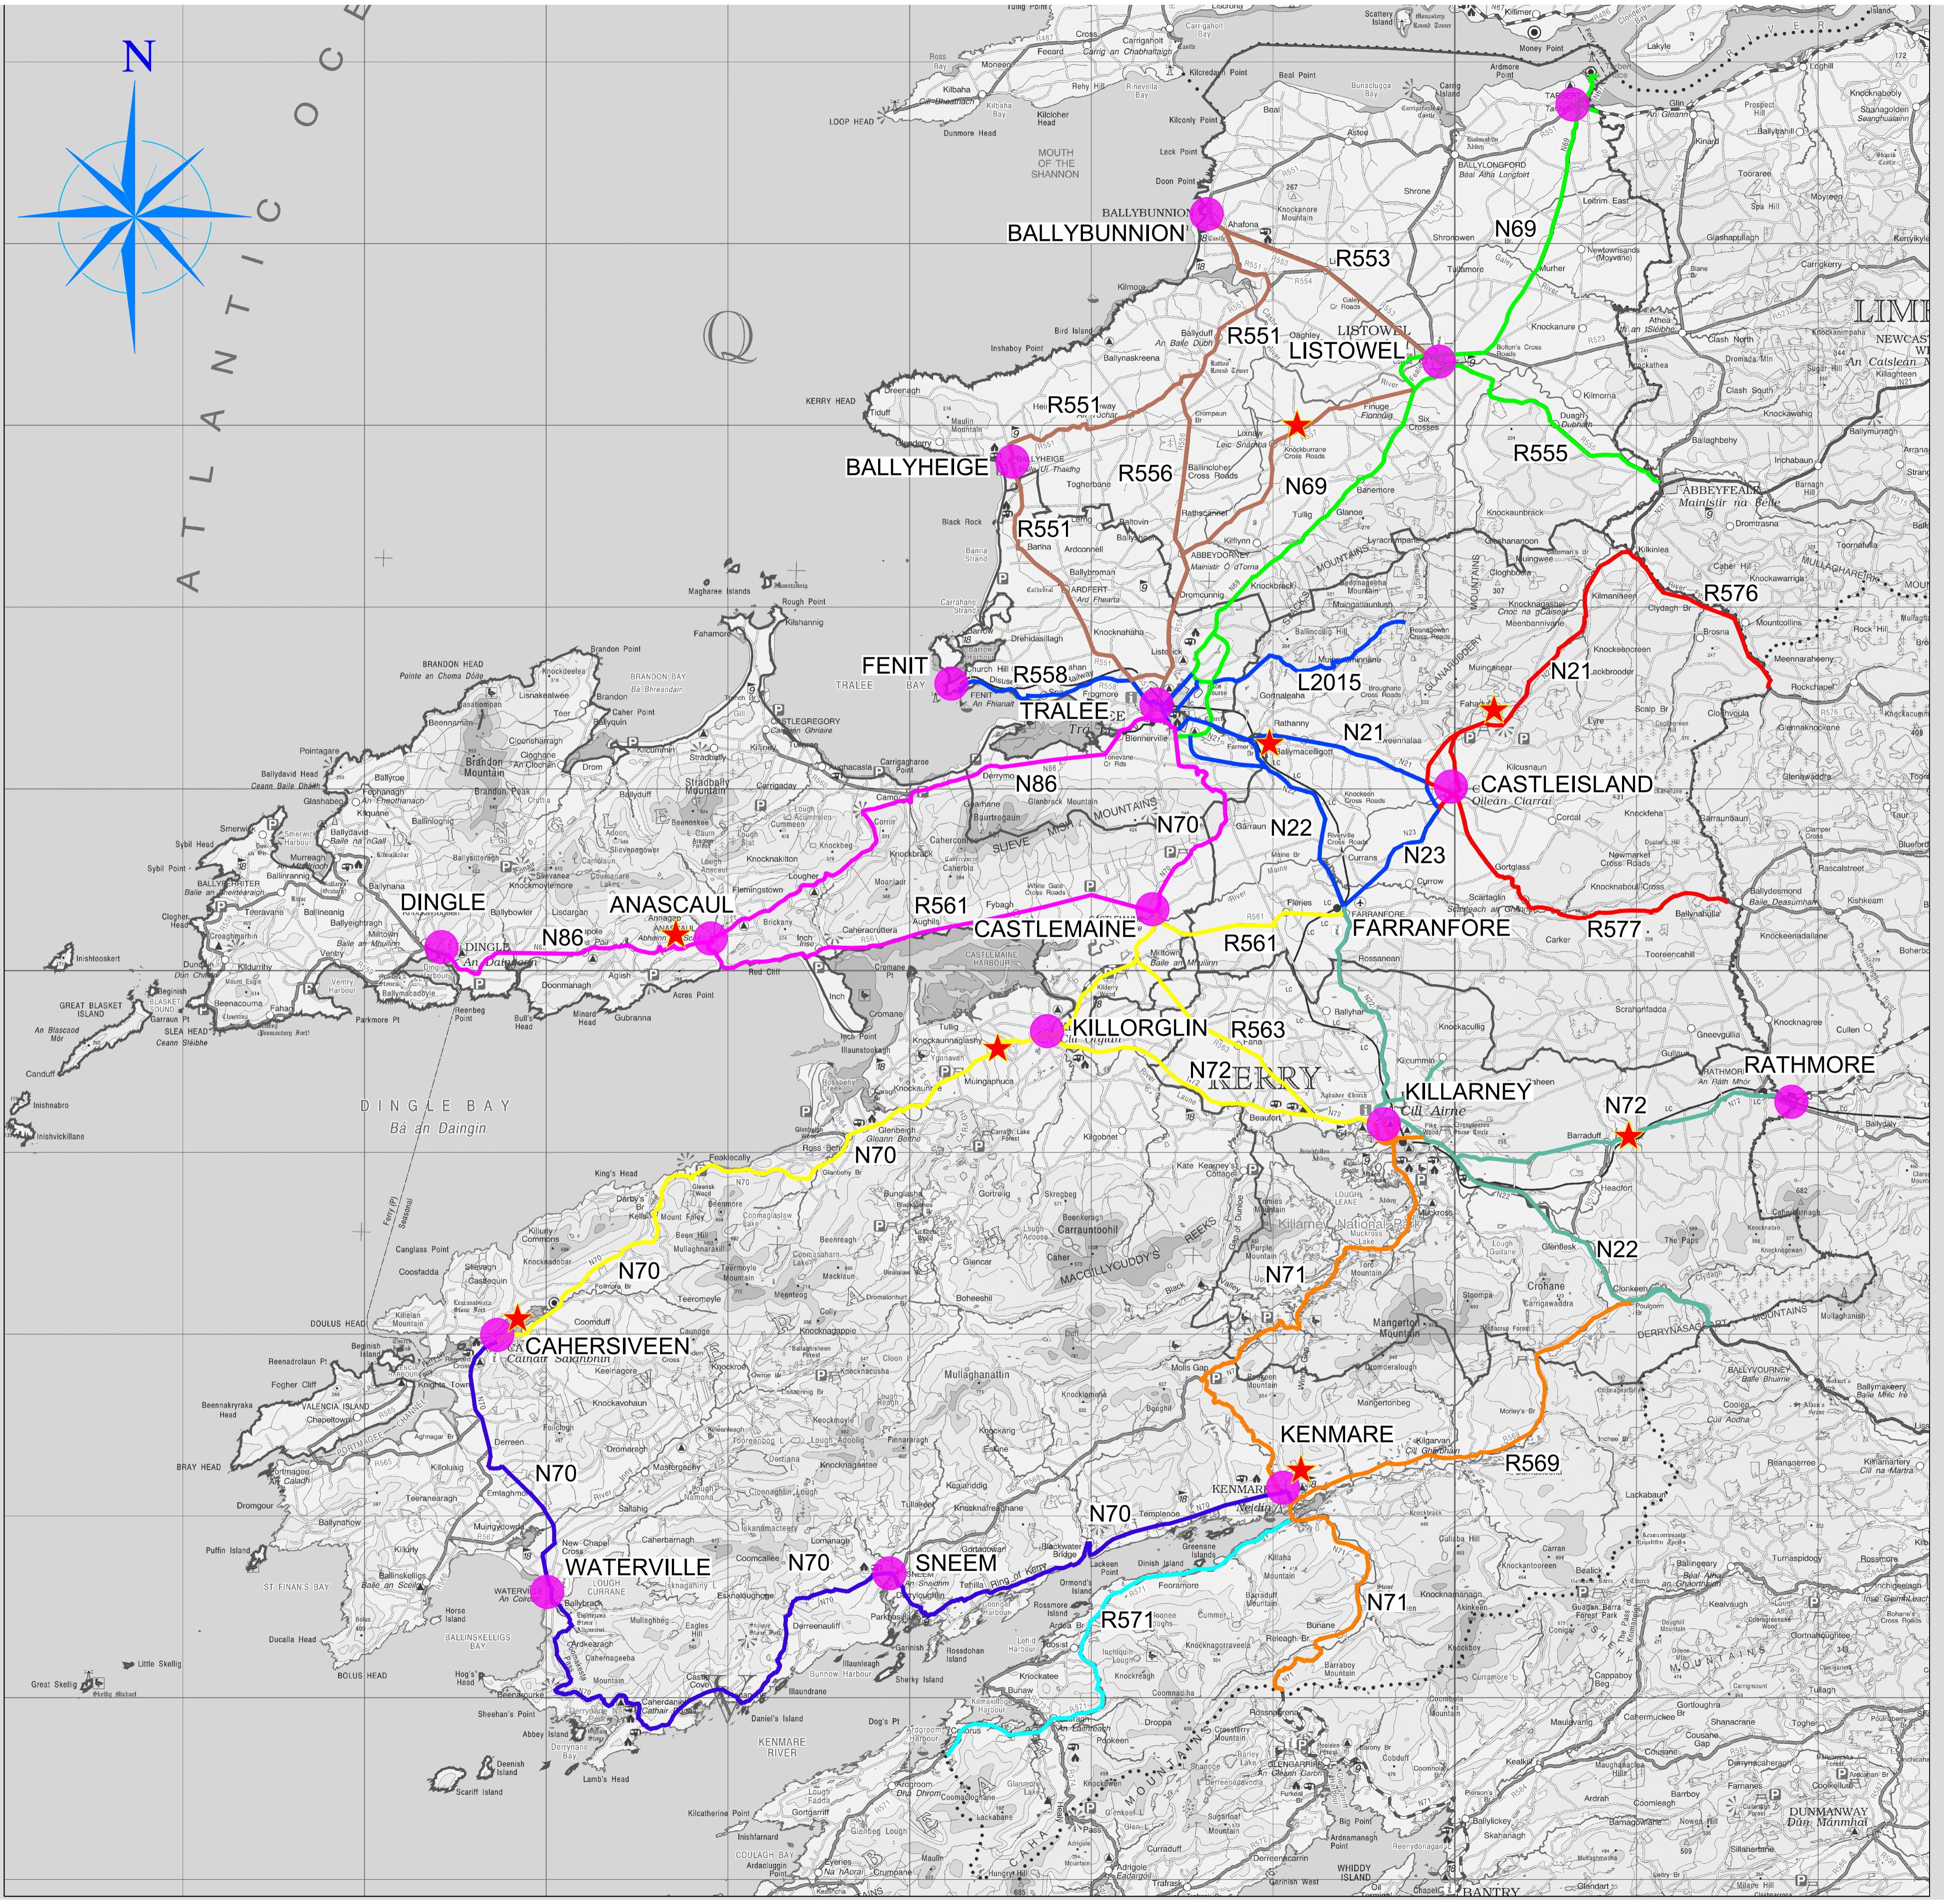

Kerry County Council Winter Service Plan All Salting Routes

Listowel 1 - Route 1

Salt Depot: Ballycarthy/Lixnaw Quarry

Tralee - Route 2

Salt Depot: Ballycarthy, Tralee

Castleisland - Route 3

Salt Depot: Dooneen, Castleisland

Dingle - Route 4

Salt Depot: Annascaul

Killorglin - Route 5

Salt Depot: Cromane Road

Killarney 1 - Route 6

Salt Depot: Ballinadega, Killarney

Killarney 2 - Route 7

Salt Depot: Ballinadega, Killarney

Kenmare - Route 8

Salt Depot: Dromnevene

Listowel 2 - Route 9

Salt Depot: Lixnaw Quarry

R571 Cork County Council

SALT DEPOTS