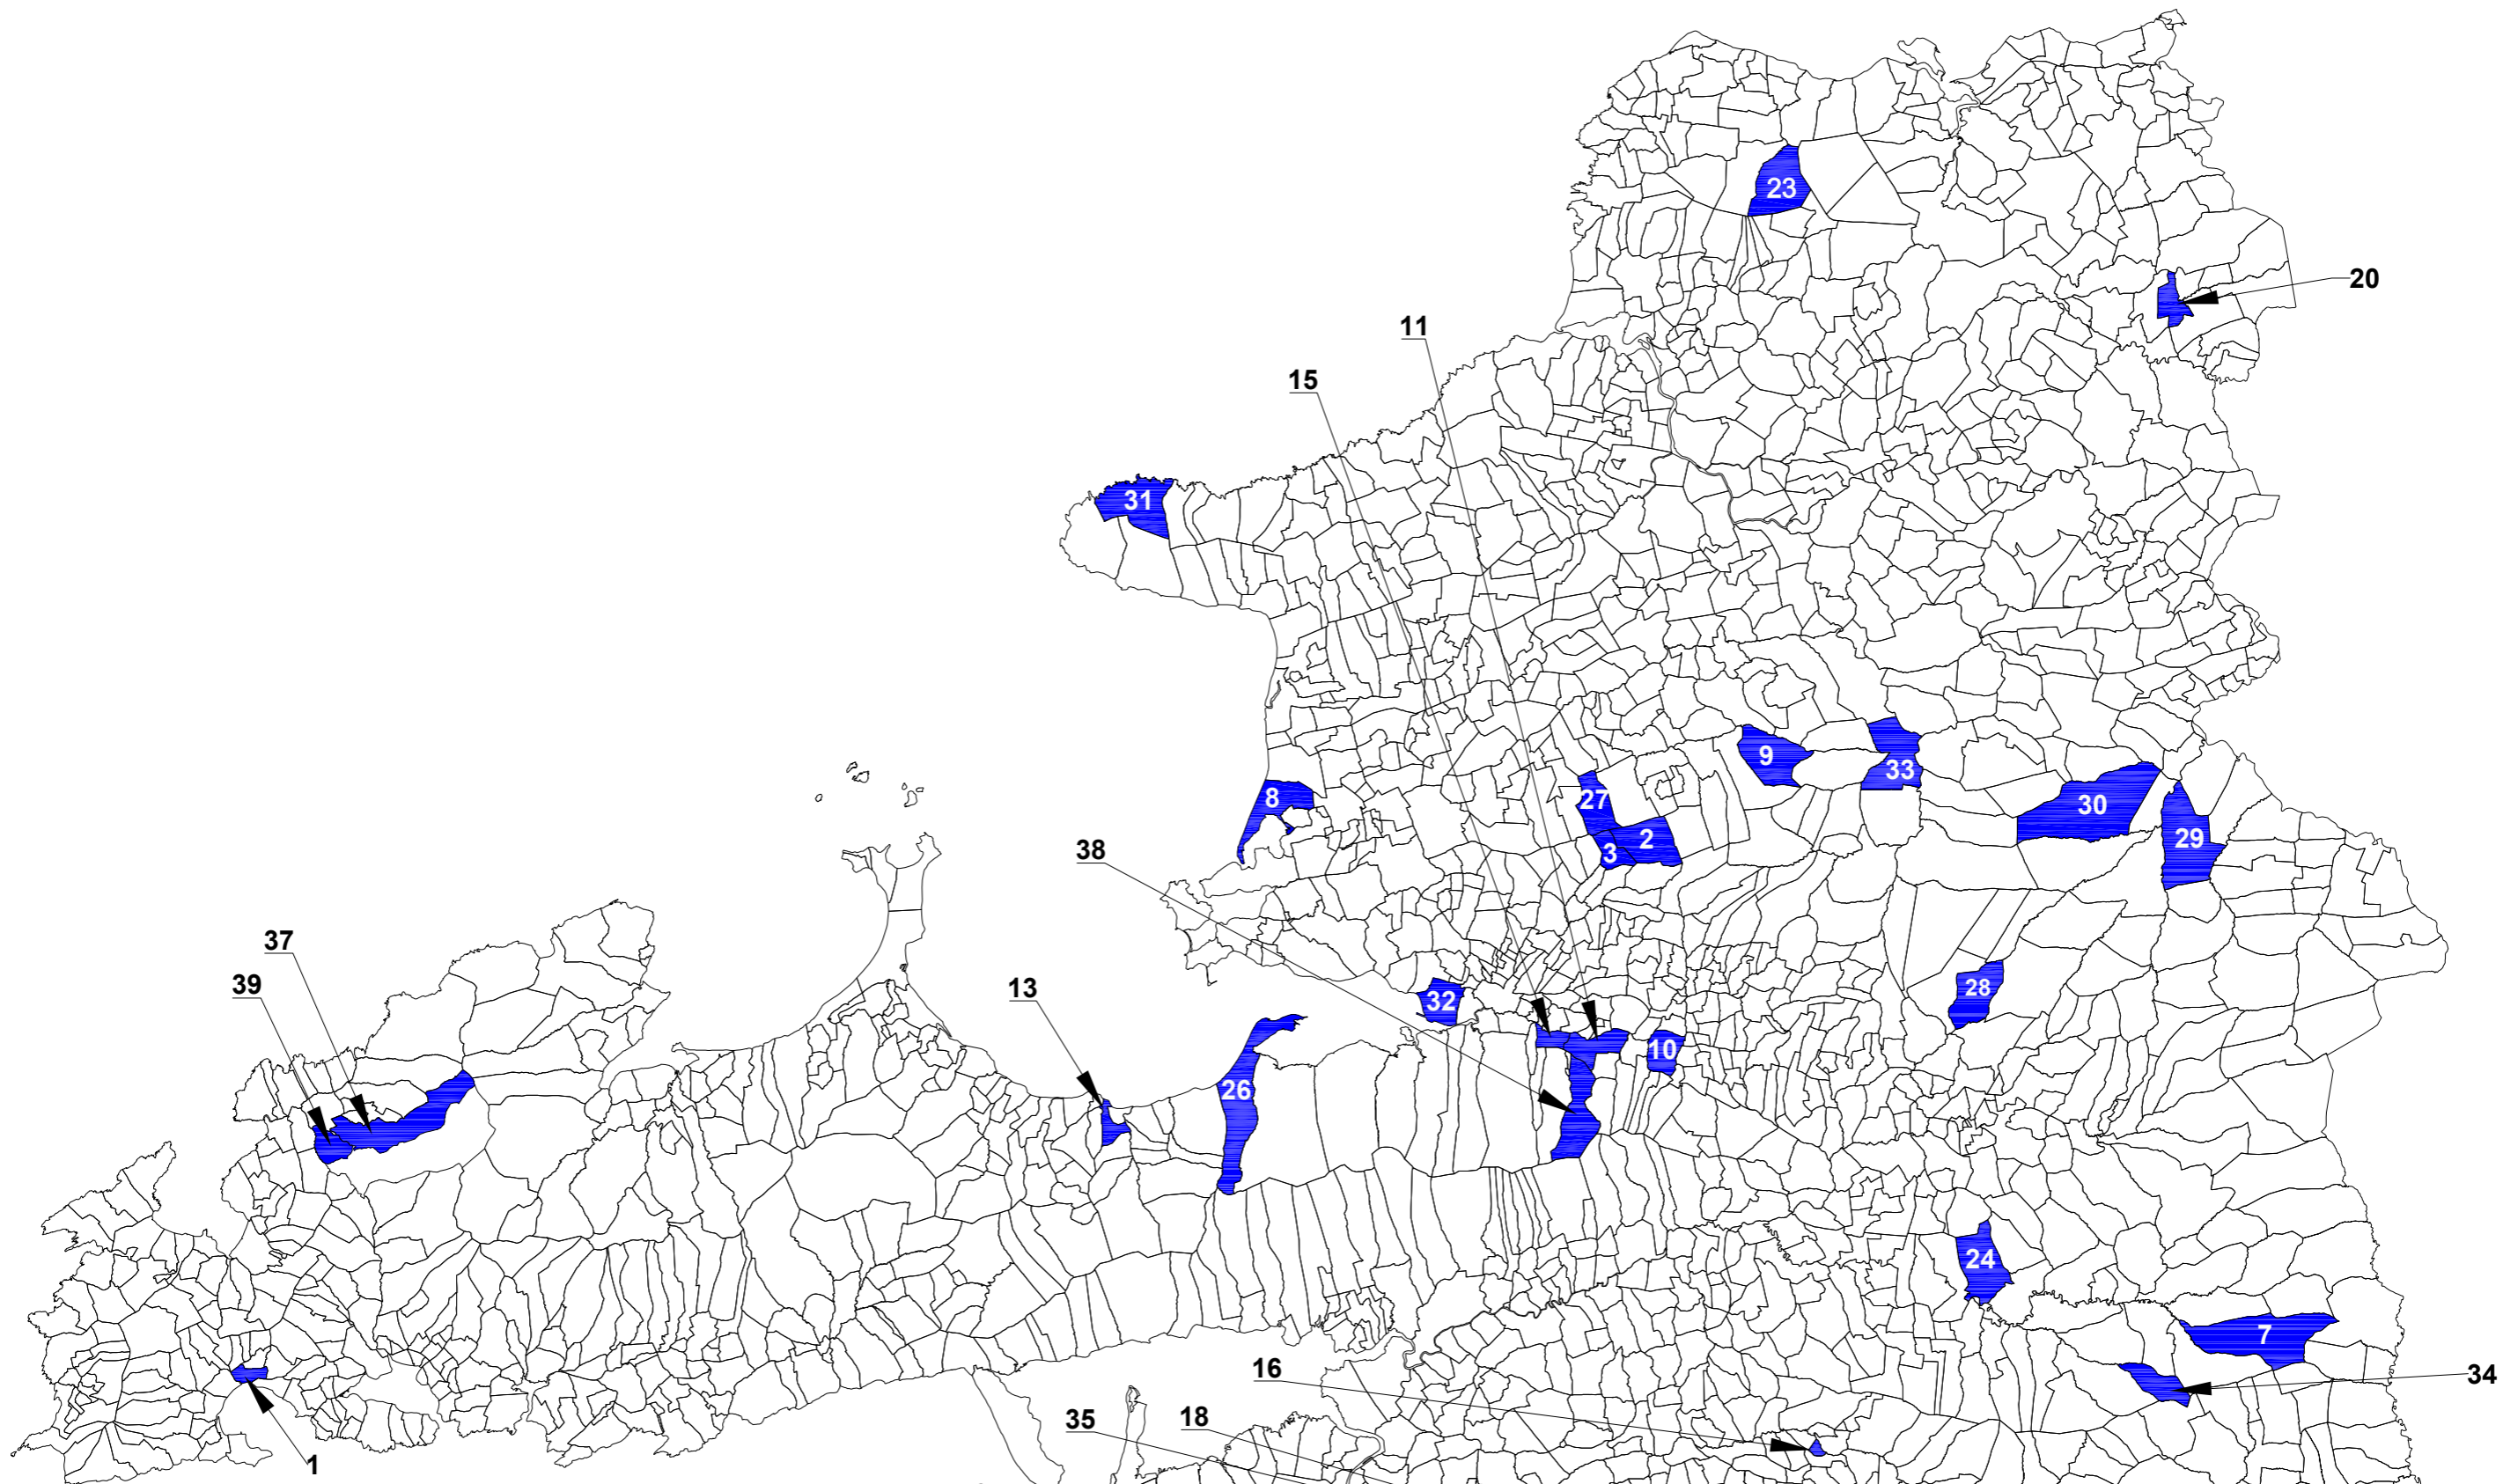

KCC Recorded Dog Attacks on Livestock

Year	Townland Ref. No	Townland	No. of Attacks
2022	1	Cantra, Ventry	1
	2	Leath East, Rataass	1
	3	Leath West, Rataass	1
	4	Gortnabouli, Kilgarvan	2
	5	Churchground, Kilgarvan	1
	6	Cappaganneen, Beaufort	1
	7	Birna, Scartaglen	1
	8	Carrahane Lower, Banna	1
	9	Stacks Mountain, Killyn	1
2023	6	Cappaganneen, Beaufort	1
	10	BallymacThomas	1
	11	Ballyseedy	1
	12	Liss, Castletree	1
	13	Ballinknockane (ED)Knockglass	1
	14	Coolmagart, Beaufort	1
	15	Camp(ED)Ballyseedy	1
16	Glebe(ED)Ballyhar	1	
2024	17	Knocknahoe	1
	18	Rosnacartan Beg	1
	19	Farranaragh	1
	20	Coonbrane	1
	21	Ballyhearny West	1
	22	Lisbaha	1
	23	Larha(ED)Atee	1
	24	Dromultra(ED)Killeenterna	1
	25	Caherbarnagh	1
	26	Derrymore West	1
	27	Lacka More	1
	28	Fahaduff	1
	29	Knockbrack(ED)Brosna	1
30	Knocknagashel West	1	
2025	31	Dreeragh	1
	32	Lohercannan	1
	17	Knocknahoe	1
	5	Churchground, Kilgarvan	1
	33	Lyracrumpane	1
	34	Knockreeagh	1
	35	Dunnamheen	1
	36	Dungesgan	1
	37	Ballybrack (ED)Kilquane	1
38	Foulovadtra	1	
39	Kilquane	1	

Rev	Description	Reviewed	Approved	Date
01	KCC RECORDED DOG ATTACKS ON LIVESTOCK	CK	CN	18/06/2025
02	KCC RECORDED DOG ATTACKS ON LIVESTOCK - BIND OP Q3 2025 UPDATE	CK	CN	01/10/2025
03	KCC RECORDED DOG ATTACKS ON LIVESTOCK - END OF Q4 2025 UPDATE	CK	CN	09/01/2026

Project Name: DOG CONTROL		Component: FOR INFORMATION		Job No. Environment
Title: NORTH KERRY - KCC RECORDED DOG ATTACKS ON LIVESTOCK				
Design: KCC	File Name: KCC RECORDED DOG ATTACKS ON LIVESTOCK	Page No.	2 of 3	
Drawn: C KELLY	Original scale: Not To Scale	Date:	JANUARY 2026	
Checked: C NAGLE