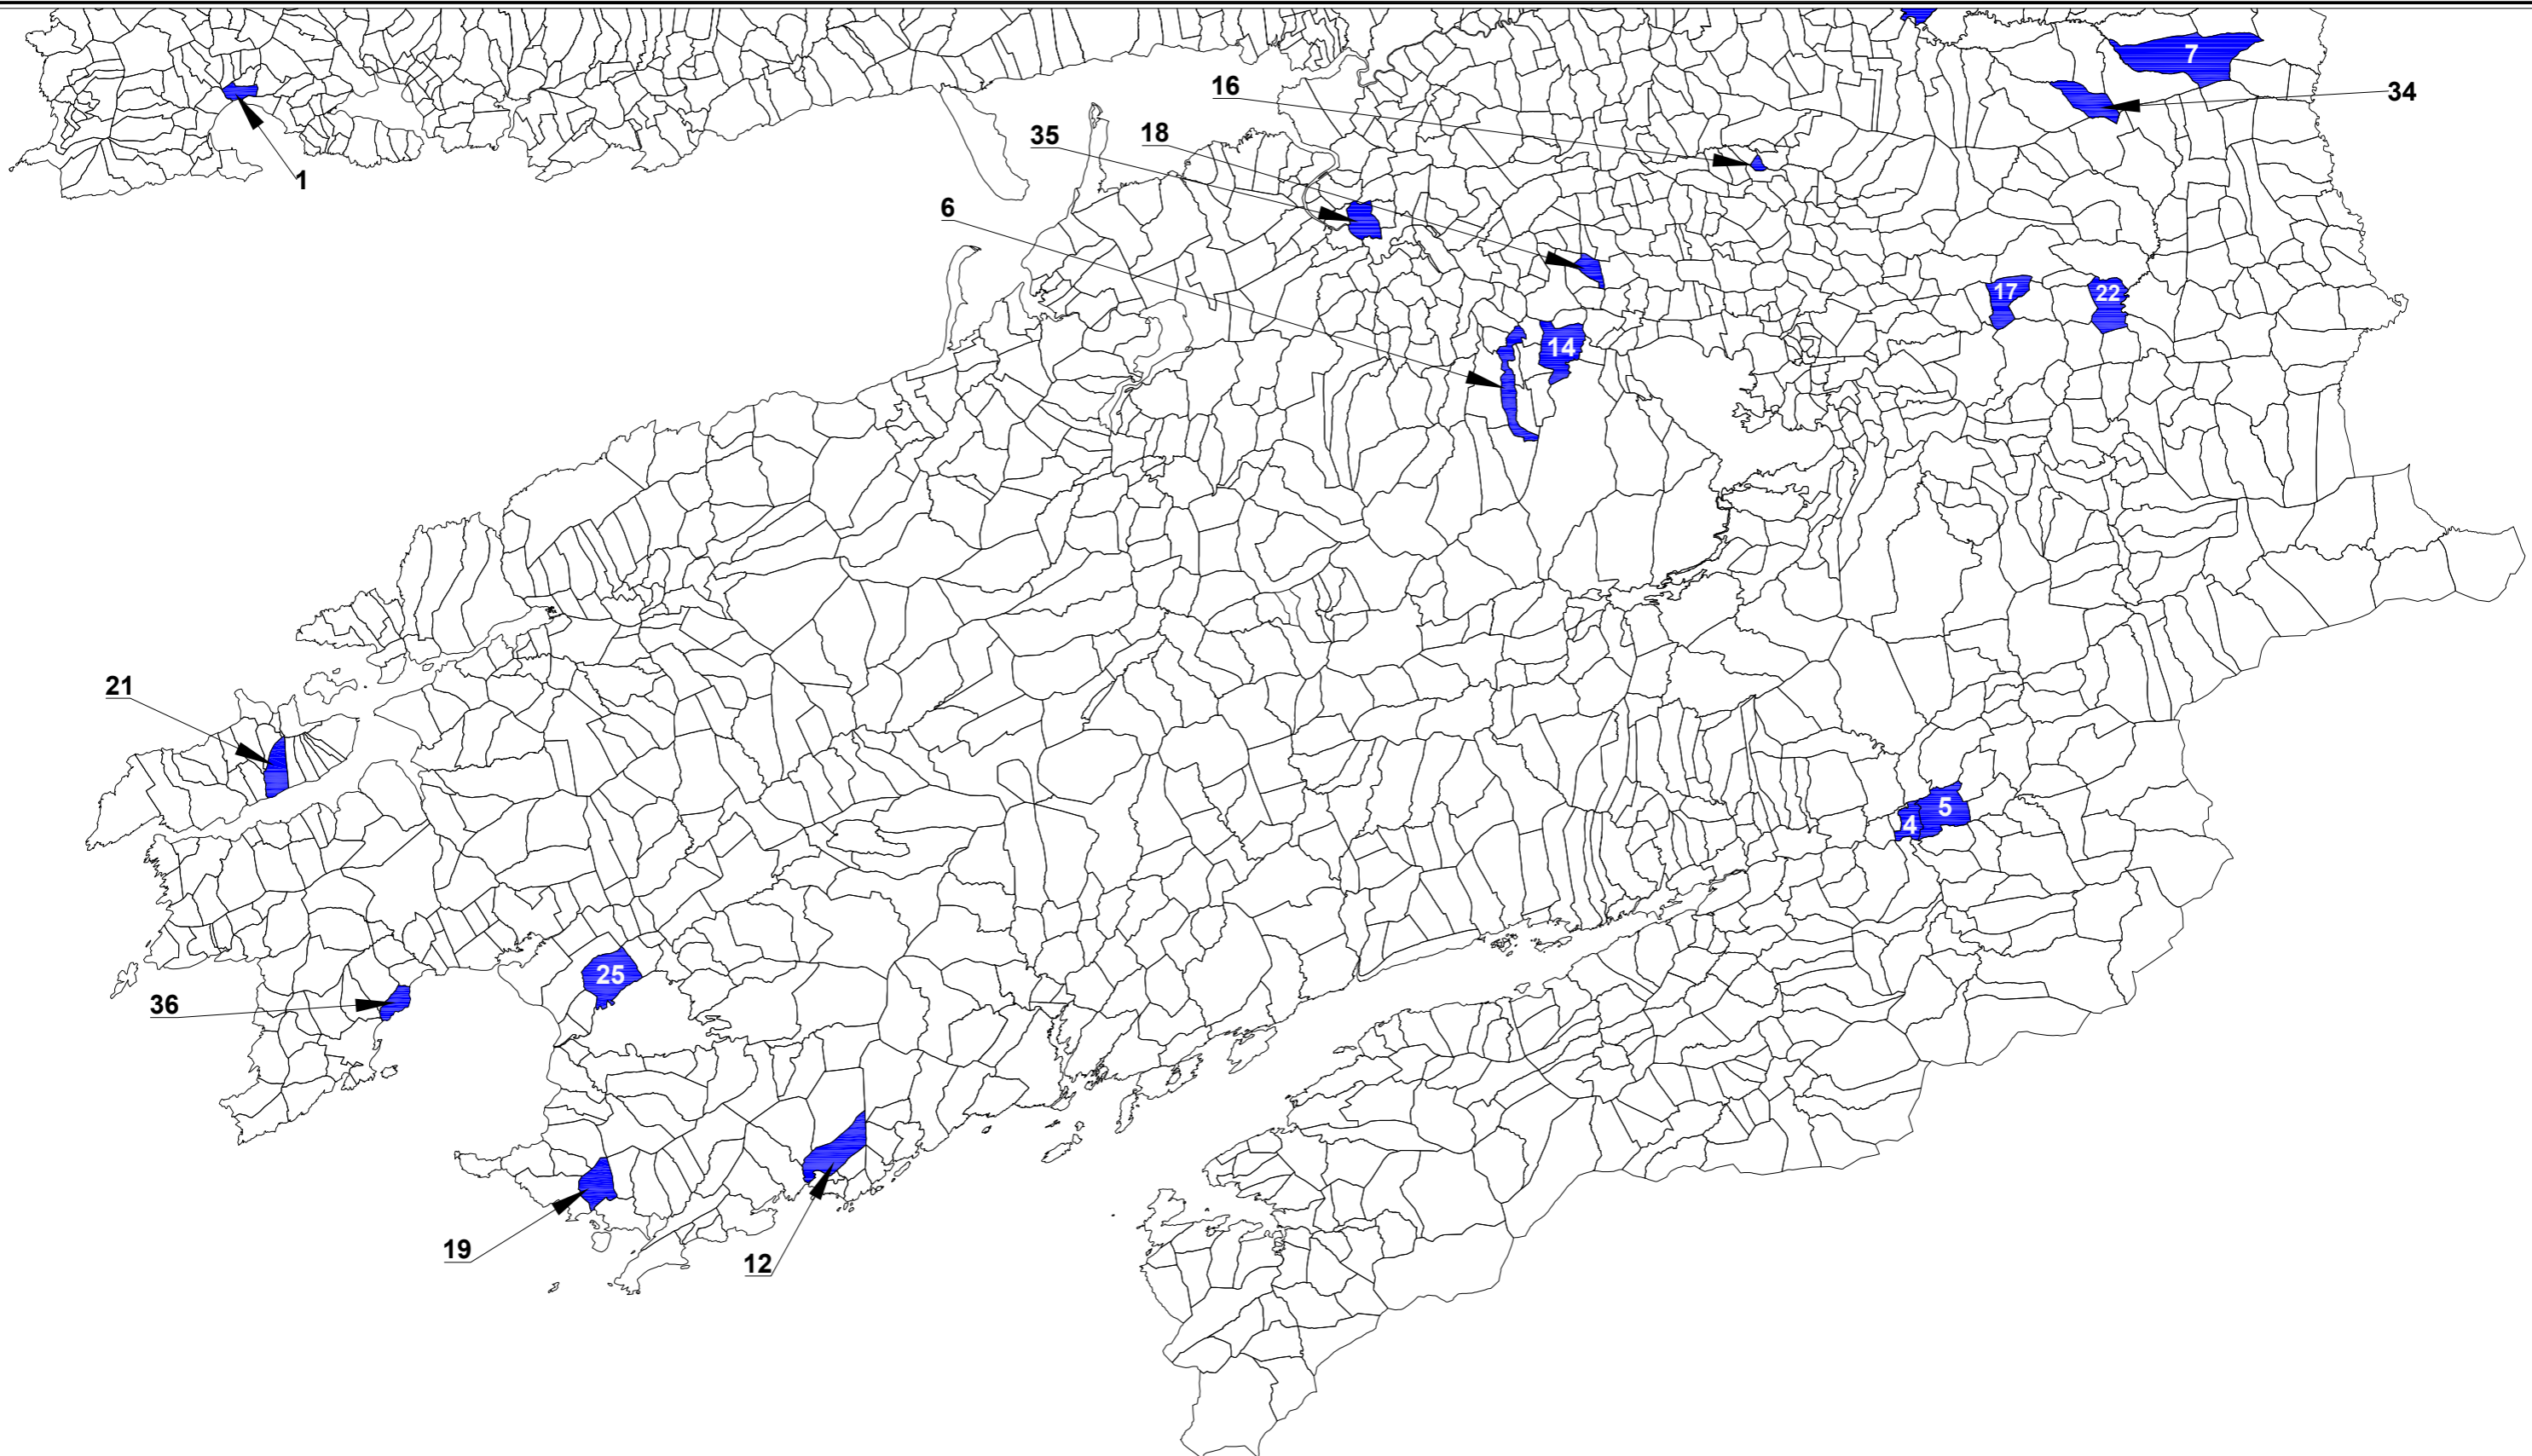

KCC Recorded Dog Attacks on Livestock

Year	Townland Ref. No	Townland	No. of Attacks
2022	1	Cantra, Ventry	1
	2	Leath East, Rátass	1
	3	Leath West, Rátass	1
	4	Gorthaboul, Kigarran	2
	5	Churchground, Kigarran	1
	6	Cappagarrineen, Beaufort	1
	7	Barna, Scartaglen	1
	8	Carrahane Lower, Barna	1
	9	Stacks Mountain, Killyn	1
2023	6	Cappagarrineen, Beaufort	1
	10	Ballymacthomas	1
	11	Ballyseedy	1
	12	Liss, Castlecove	1
	13	Ballinknockane (ED Knockglass)	1
	14	Coolmagort, Beaufort	1
	15	Carrig (ED Ballyseedy)	1
16	Glebe (ED Ballyhar)	1	
2024	17	Knockrahae	1
	18	Rosnacartan Beg	1
	19	Farranaragh	1
	20	Cloobrane	1
	21	Ballyhearny West	1
	22	Lisabde	1
	23	Larha (ED Atees)	1
	24	Dromultan (ED Killeenterna)	1
	25	Caherbarnagh	1
	26	Derrymore West	1
	27	Lacka More	1
	28	Fahaduff	1
	29	Knockbrack (ED Brosna)	1
	30	Knockragashel West	1
2025	31	Dreenagh	1
	32	Lohercannan	1
	17	Knockrahae	1
	5	Churchground, Kigarran	1
	33	Lynacrumpane	1
	34	Knockrahae	1
	35	Dunnamineen	1
	36	Dungagan	1
	37	Ballybrack (ED Kiquane)	1
38	Poulavaddra	1	
39	Kiquane	1	

Rev	Description	Reviewed	Approved	Date
01	KCC RECORDED DOG ATTACKS ON LIVESTOCK	CK	CN	18/06/2025
02	KCC RECORDED DOG ATTACKS ON LIVESTOCK - END OF Q3 2025 UPDATE	CK	CN	01/10/2025
03	KCC RECORDED DOG ATTACKS ON LIVESTOCK - END OF Q4 2025 UPDATE	CK	CN	09/01/2026